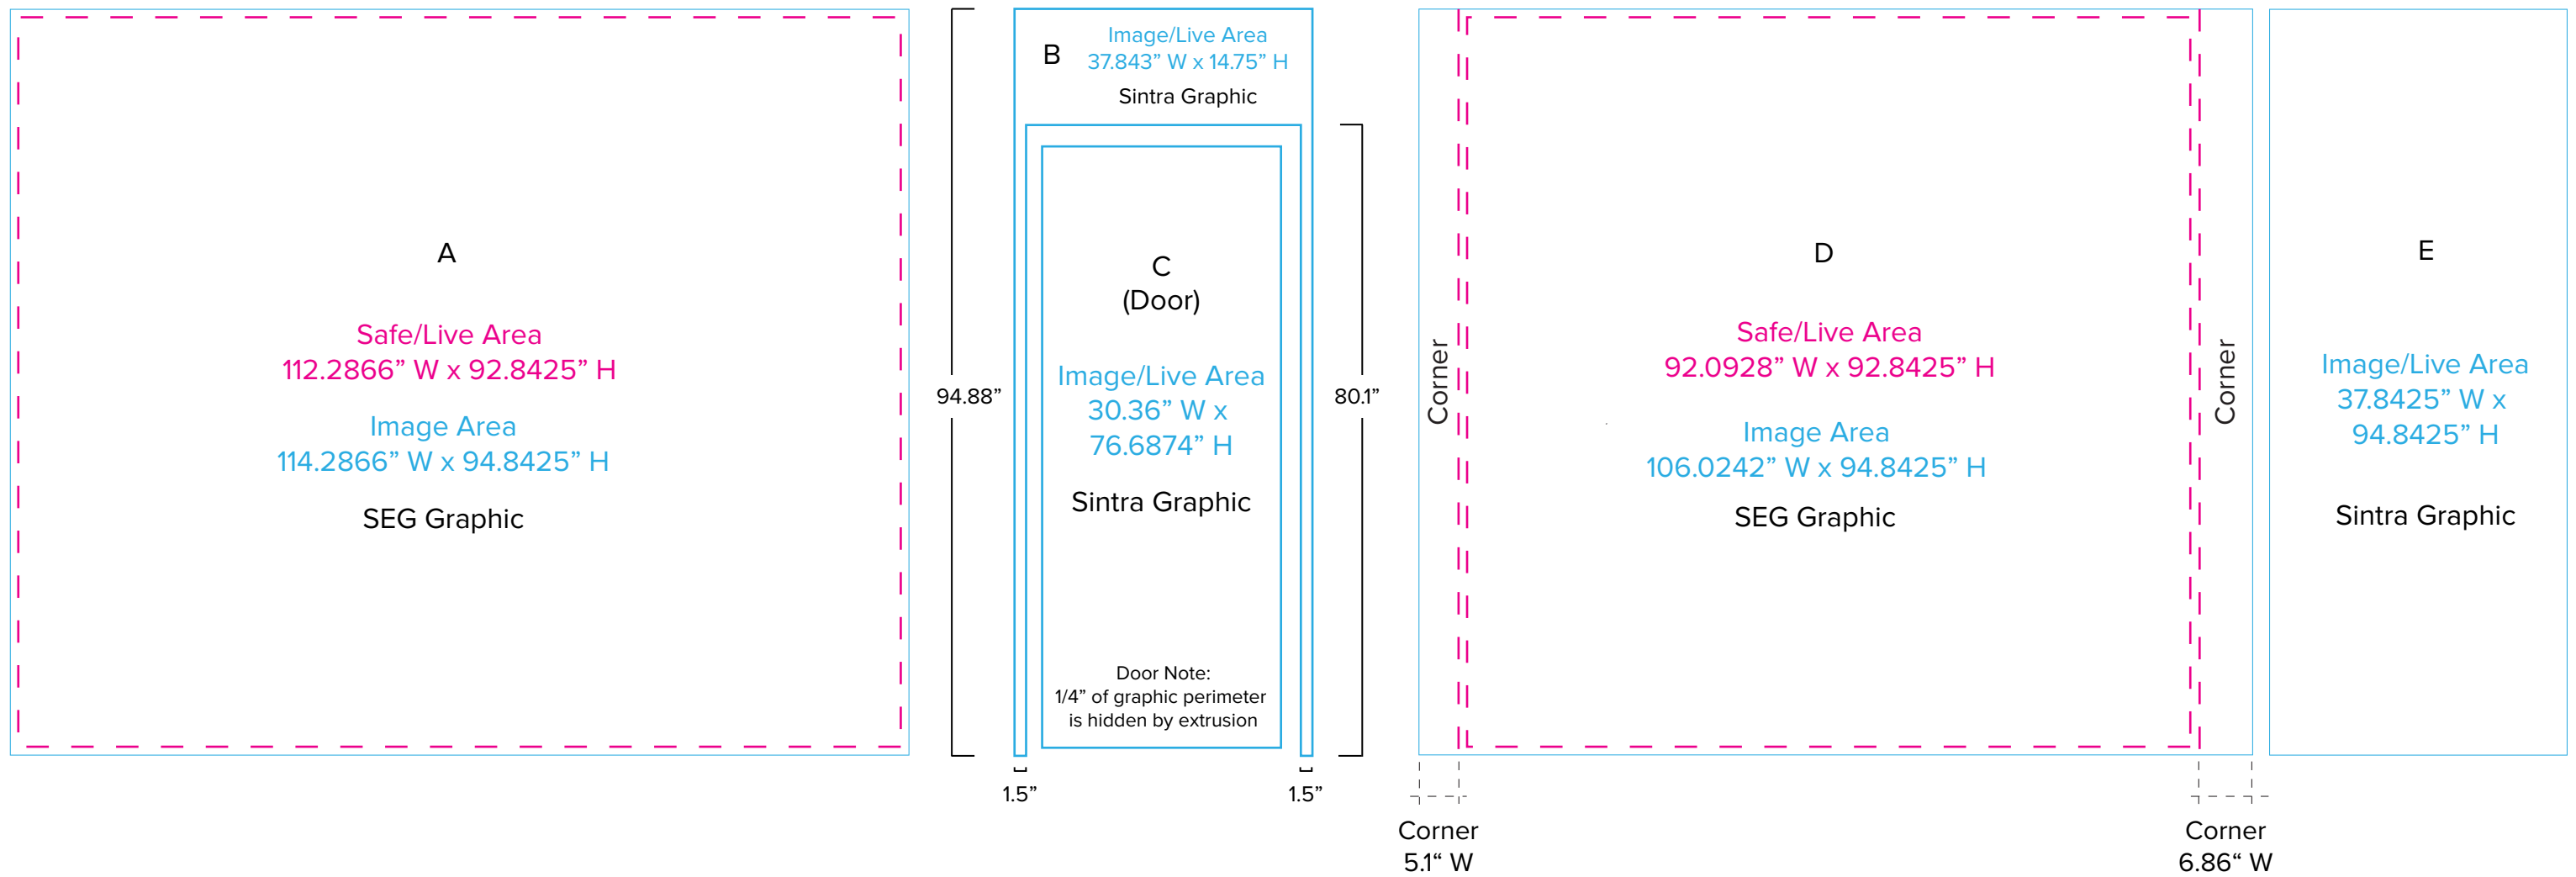

Graphic Template
 10 x 20 Inline Exhibit
 SEG Graphics, Sintra Graphics

NOTE: All Raster Art (jpg, tiff,psd, png, etc.) must be at least 100 dpi at print size.
 Standard kits are often customized. Please check with Customer Service to ensure that this template matches your specific job.

Graphic Template
Charging Coffee Table
Direct Print Graphic

NOTE: All Raster Art (jpg, tiff,psd, png, etc.) must be at least 100 dpi at print size.
Standard kits are often customized. Please check with Customer Service to ensure that this template matches your specific job.