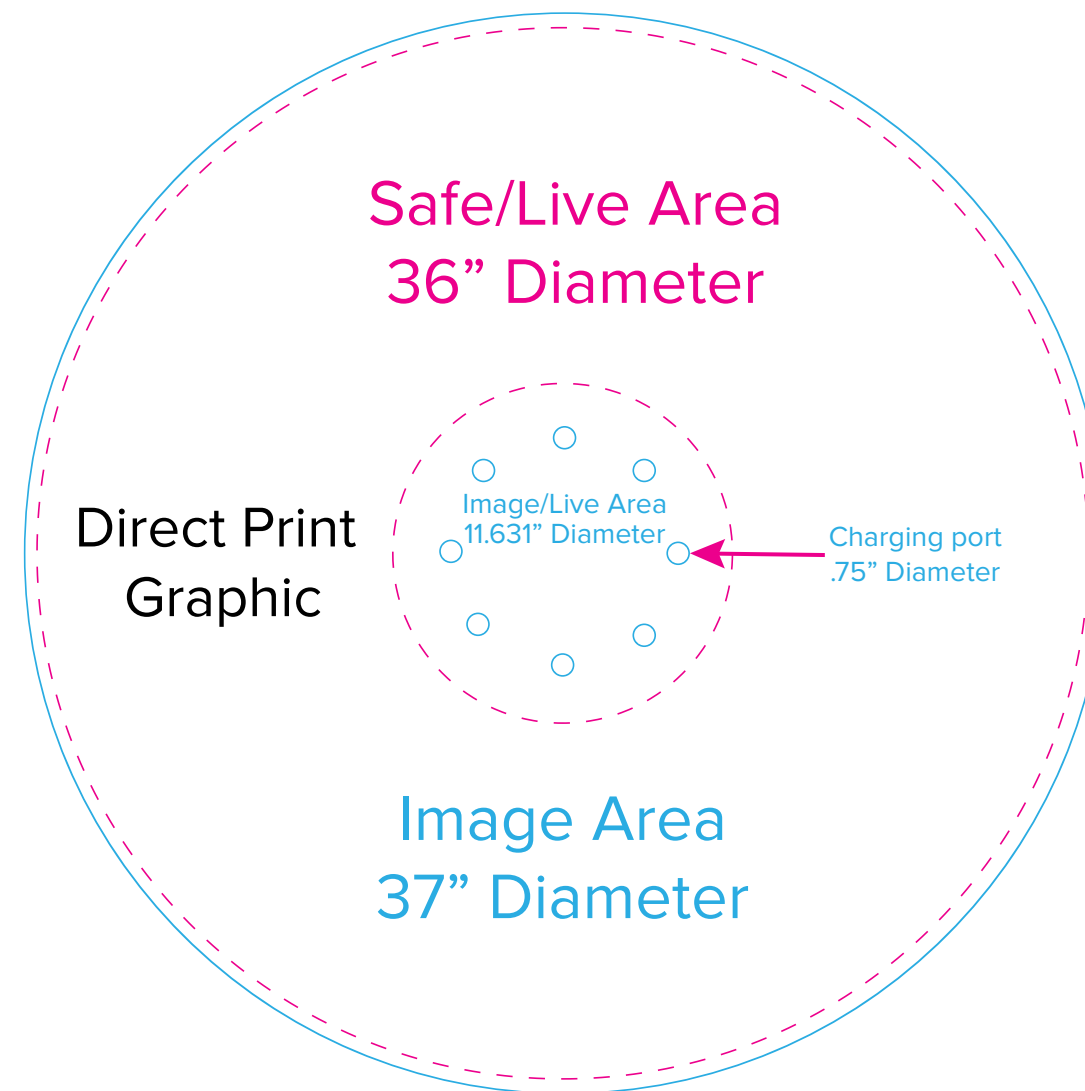

Graphic Template
 10 x 20 Inline Exhibit
 SEG Graphics, Sintra Graphics

NOTE: All Raster Art (jpg, tiff,psd, png, etc.) must be at least 100 dpi at print size.
 Standard kits are often customized. Please check with Customer Service to ensure that this template matches your specific job.

Graphic Template
Charging Coffee Table
Direct Print Graphic

NOTE: All Raster Art (jpg, tiff,psd, png, etc.) must be at least 100 dpi at print size.
Standard kits are often customized. Please check with Customer Service to ensure that this template matches your specific job.