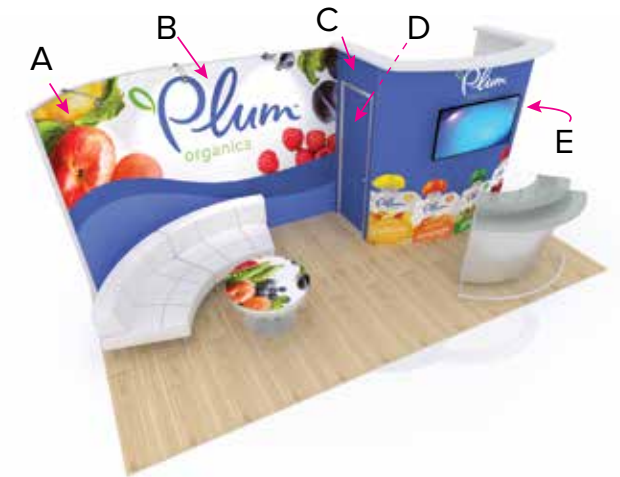

Graphic Template
 10 x 20 Inline Exhibit
 SEG Graphics, Sintra Graphics

NOTE: All Raster Art (jpg, tiff,psd, png, etc.) must be at least 100 dpi at print size.
 Standard kits are often customized. Please check with Customer Service to ensure that this template matches your specific job.

Graphic Template
Charging Coffee Table
Direct Print Graphic

NOTE: All Raster Art (jpg, tiff,psd, png, etc.) must be at least 100 dpi at print size.
Standard kits are often customized. Please check with Customer Service to ensure that this template matches your specific job.